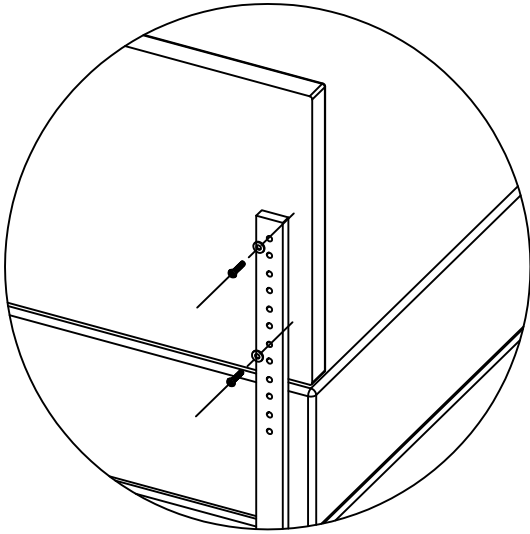

6 Options For The Headboard Heights

A