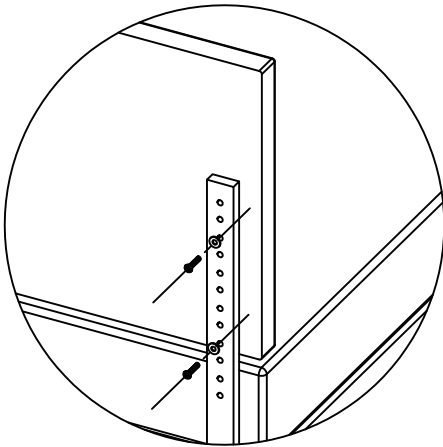

## Headboard Legs instruction

- Position A: fit with 15.5inch mattress
- Position B: fit with 14.5 inch mattress
- Position C: fit with 13 inch mattress
- Position D: fit with 12 inch mattress
- Position E: fit with 11 inch mattress
- Position F: fit with 9.75 inch mattress

6 Options For The Headboard Heights

A

B

C

D

E

F

**WARNING!**

The Entrapment distance cannot be greater than 3-Inches. Entrapment Distance is the gap between the highest point of the Mattress and the lowest point of the Headboard. Mattress should be sized accordingly.