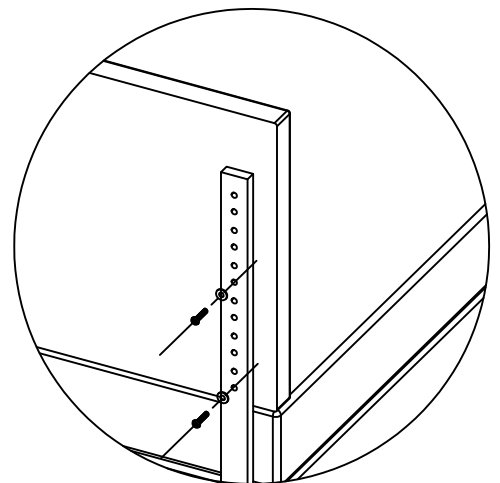

## Headboard Legs instruction

- Position A: fit with 15.5inch mattress
- Position B: fit with 14.5 inch mattress
- Position C: fit with 13 inch mattress
- Position D: fit with 12 inch mattress
- Position E: fit with 11 inch mattress
- Position F: fit with 9.75 inch mattress

6 Options For The Headboard Heights

A

B

C

D

E

F

**WARNING!**

The Entrapment distance cannot be greater than 3-Inches. Entrapment Distance is the gap between the highest point of the Mattress and the lowest point of the Headboard. Mattress should be sized accordingly.