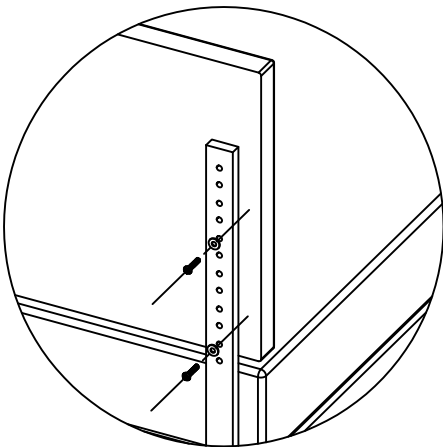

## Headboard Legs instruction

- Position A: fit with 15.5inch mattress
- Position B: fit with 14.5 inch mattress
- Position C: fit with 13 inch mattress
- Position D: fit with 12 inch mattress
- Position E: fit with 11 inch mattress
- Position F: fit with 9.75 inch mattress

6 Options For The Headboard Heights

A

B

C

D

E

F

**WARNING!**

The Entrapment distance cannot be greater than 3-Inches. Entrapment Distance is the gap between the highest point of the Mattress and the lowest point of the Headboard. Mattress should be sized accordingly.