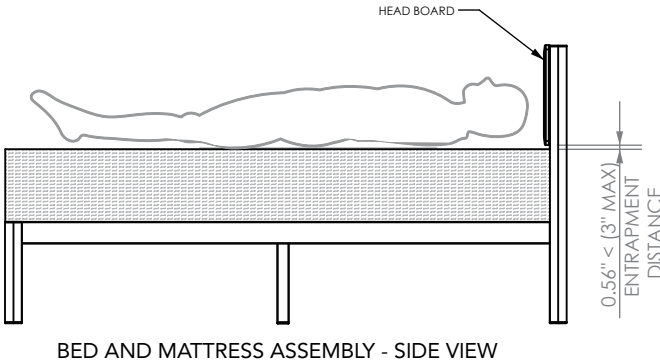

ATTENTION!

La distance de piégeage ne peut pas dépasser 3 pouces. La distance de piégeage est la distance entre le point le plus haut du matelas et le point le plus bas de la tête de lit. Le matelas doit être dimensionné en conséquence.