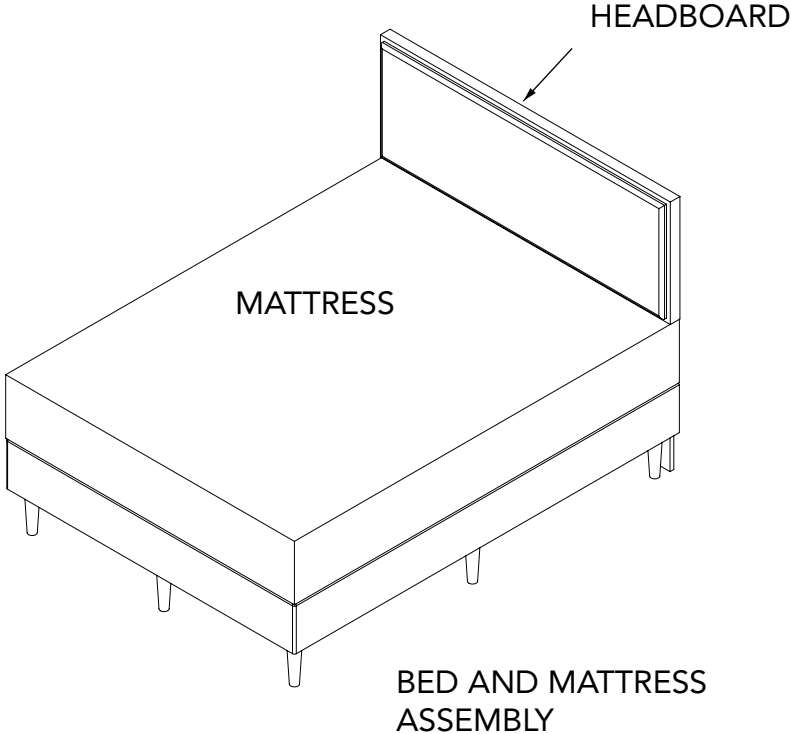

## Headboard Legs instruction

- Position A: fit with 15.5inch mattress
- Position B: fit with 14.5 inch mattress
- Position C: fit with 13 inch mattress
- Position D: fit with 12 inch mattress
- Position E: fit with 11 inch mattress
- Position F: fit with 9.75 inch mattress

6 Options For The Headboard Heights

A

B

C

D

E

F

**WARNING!**

The Entrapment distance cannot be greater than 3-Inches. Entrapment Distance is the gap between the highest point of the Mattress and the lowest point of the Headboard. Mattress should be sized accordingly.