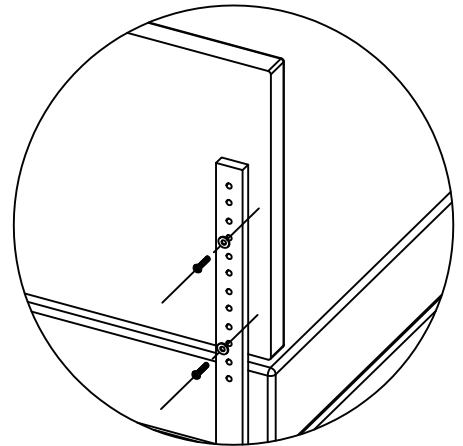

## Headboard Legs instruction

- Position A: fit with 15.5inch mattress
- Position B: fit with 14.5 inch mattress
- Position C: fit with 13 inch mattress
- Position D: fit with 12 inch mattress
- Position E: fit with 11 inch mattress
- Position F: fit with 9.75 inch mattress

6 Options For The Headboard Heights

A

B

C

D

E

F

**WARNING!**

The Entrapment distance cannot be greater than 3-Inches. Entrapment Distance is the gap between the highest point of the Mattress and the lowest point of the Headboard. Mattress should be sized accordingly.