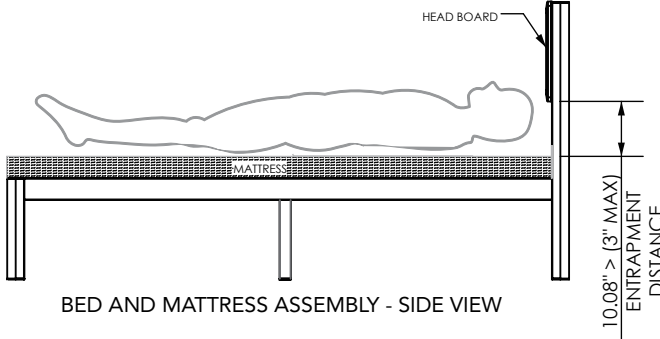

ATTENTION!

La distance de piégeage ne peut pas dépasser 3 pouces. La distance de piégeage est la distance entre le point le plus haut du matelas et le point le plus bas de la tête de lit. Le matelas doit être dimensionné en conséquence.