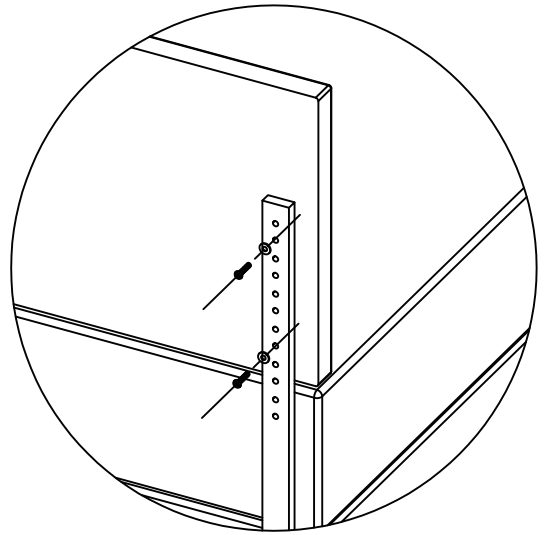

6 Options For The Headboard Heights

A

B

C

D

E

F