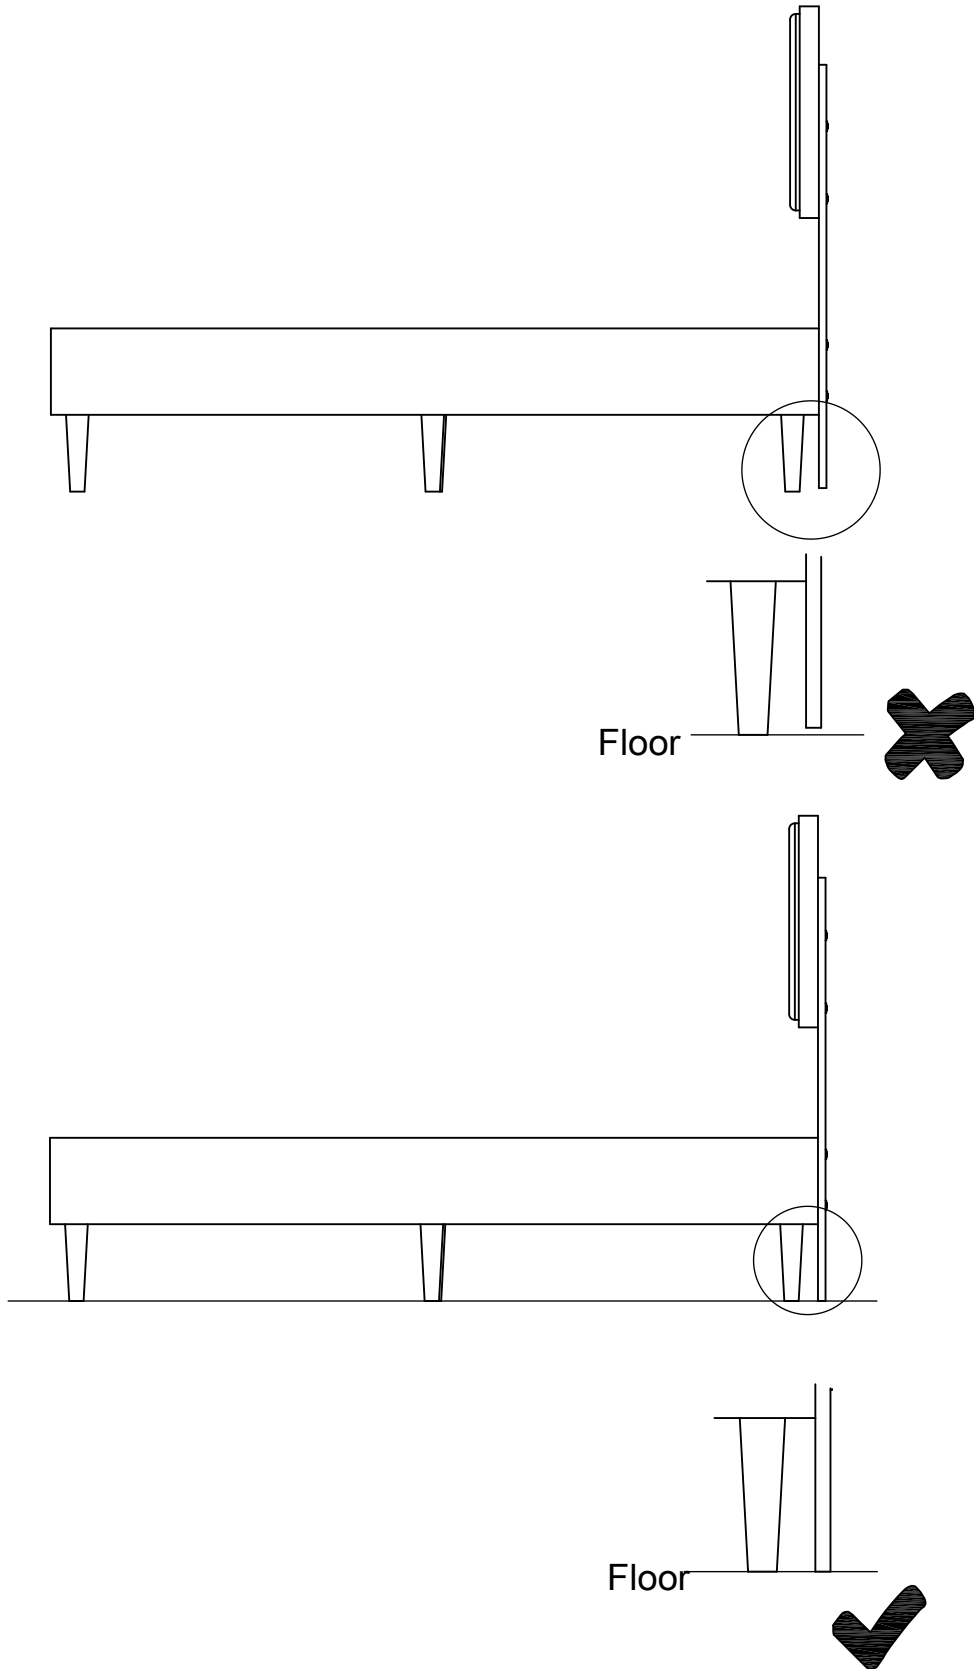

# Step 2

Please make sure the headboard legs are touching the floor.

## Headboard Legs instruction

- Position A: fit with 15.5inch mattress
- Position B: fit with 14.5 inch mattress
- Position C: fit with 13 inch mattress
- Position D: fit with 12 inch mattress
- Position E: fit with 11 inch mattress
- Position F: fit with 9.75 inch mattress

The Entrapment distance cannot be greater than 3-Inches. Entrapment Distance is the gap between the highest point of the Mattress and the lowest point of the Headboard. Mattress should be sized accordingly.